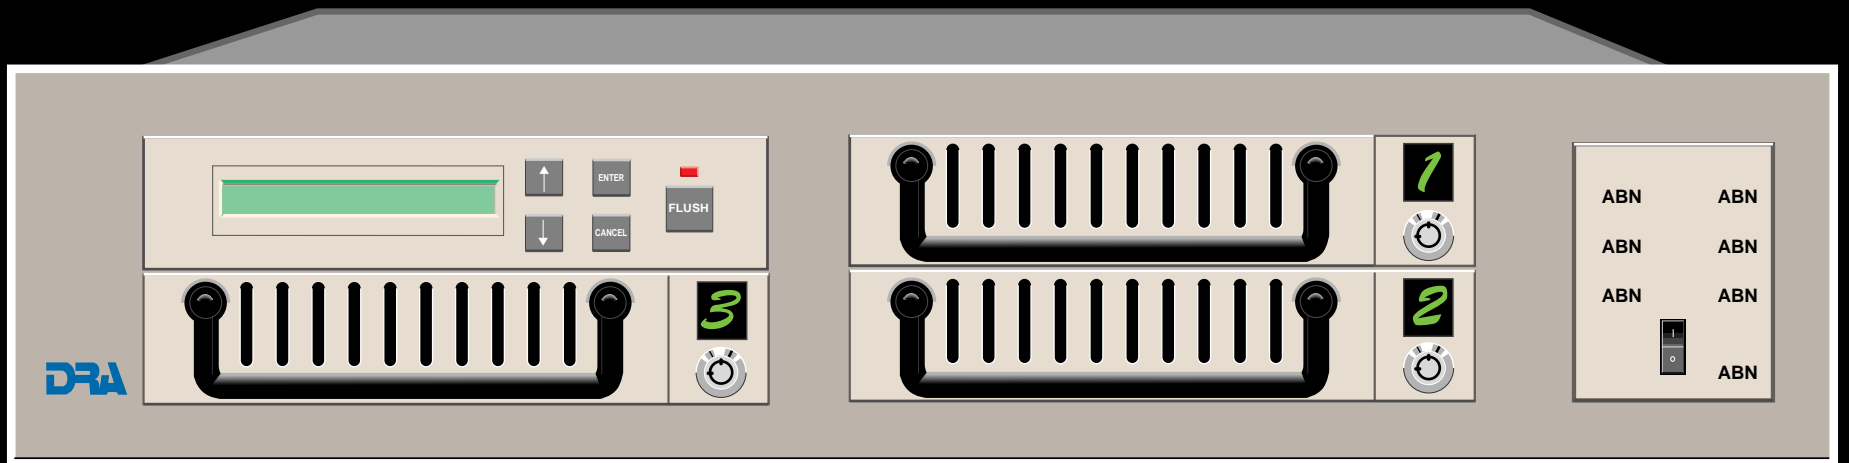

# ARCHIVE™ *by* DRA

DPA

Control interface panel featuring a green horizontal display bar, four buttons (up arrow, ENTER, down arrow, CANCEL), and a FLUSH button with a red indicator light.

Three channel control panels, each featuring a large black handle with vertical slats, a small digital display showing a green number (1, 2, or 3), and a circular dial.

Vertical control panel with four ABN indicators and a central vertical slider control.